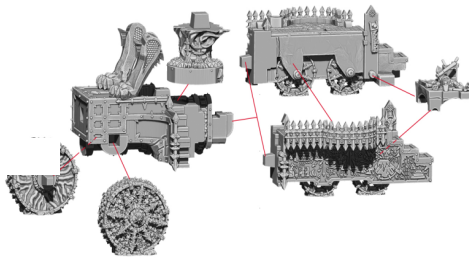

Note model rescaled to fit on 75 mm- round base (provided)

Dwarf models not rescaled so will not fit in positions pictures

Lost Kingdoms Miniatures: Bul-Thaurs Command (Champ)

Usage: Overlord with Tauruhk Ritual

Parts List

- 5 Torso + Head
- Left Body
- BT 5 Right Body
- left Arm (Axe)
- Right Shoulder
- Left Shoulder