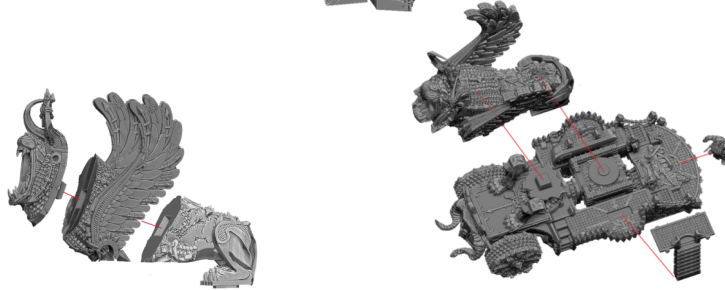

Note model rescaled to fit on 75 mm- round base (provided)

Dwarf models not rescaled so will not fit in positions pictures

Lost Kingdoms Miniatures: Bul-Thaurs Command (Champ)

Usage: Overlord with Tauruhk Ritual

Parts List

- 5 Torso + Head
- Left Body
- BT 5 Right Body
- left Arm (Axe)
- Right Shoulder
- Left Shoulder