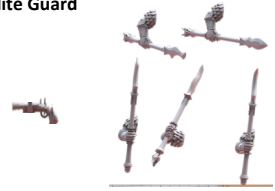

Lost Kingdoms Miniatures: Big Hats Elite Guard

Usage: Citadel Guard

Part List

- 7 x Bodies (Random)
- 7 x Heads (Random)
- 7 x Shields
- 7 x Spears
- 7 x Pistols
- 7x Axes

Notes

- Separate LK Bit Package
  (From LK Kick Starter Armor)
- Alternate Build

See Reverse for Images

Lost Kingdoms Miniatures: Big Hats Elite Guard

Provided with Square bases

Lost Kingdoms Miniatures: Elite Guard Command Group

Usage: Citadel Guard Command

Part List

Champion Body	Musician Right Arm (no Hand) x2
Musician Body	Musician Left Arm
Standard Bearer Body	Std Left Arm
Head 1	Std Right Arm (sword)
Head 2	Champion Left Arm
Head 3	Champion Right Arm
Sword in Scabbard 1	
Sword in Scabbard 2	See Reverse for Images
Standard